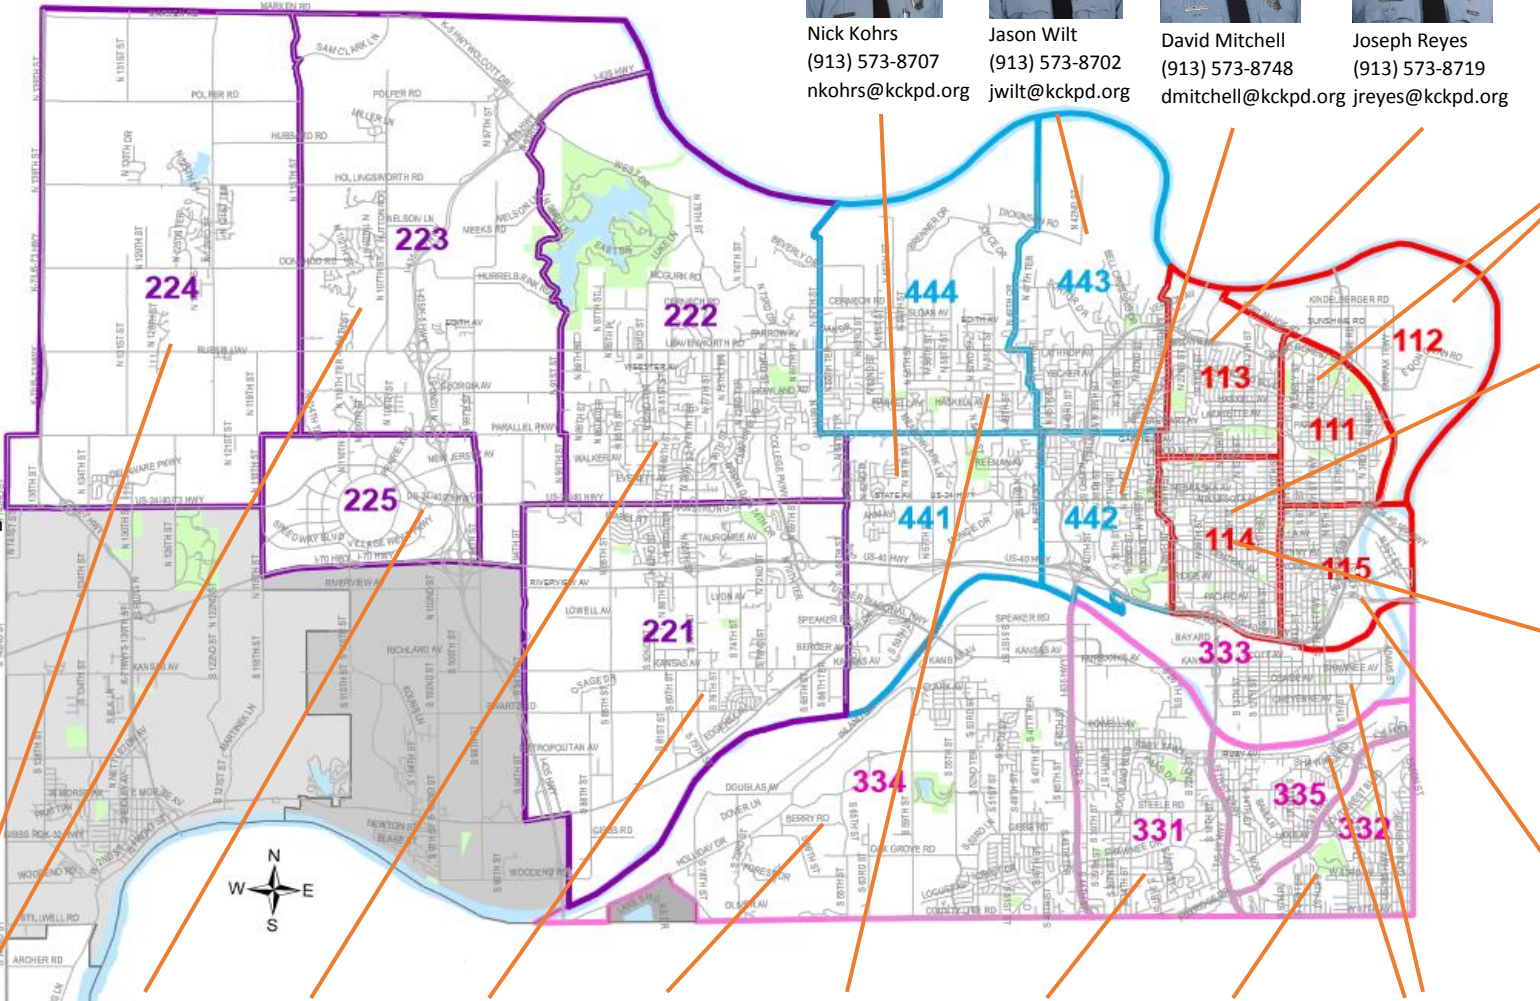

# Kansas City, Kansas Police Department

## Community Policing Unit District Map

Sgt. Angela Joyce  
East and South  
(100 and 300 units)  
(913) 573-8725  
ajoyce@kckpd.org

Sgt. Lee Ann Shelton  
Midtown and West  
(200 and 400 units)  
(913) 573-8730  
lshelton@kckpd.org