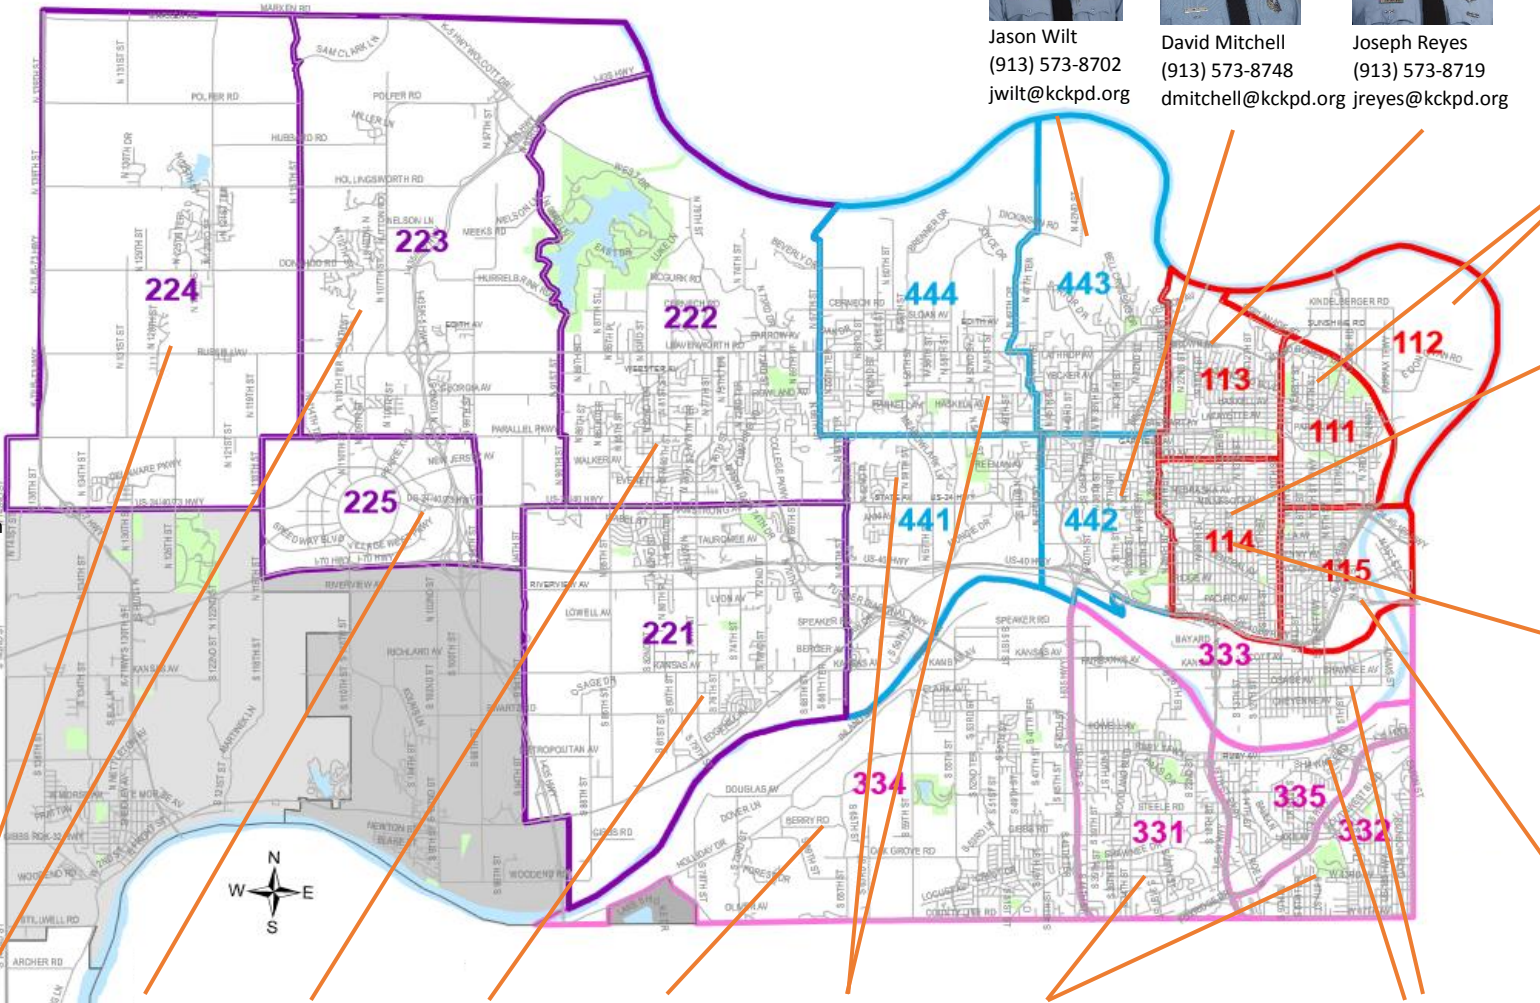

Kansas City, Kansas Police Department

Community Policing Unit District Map