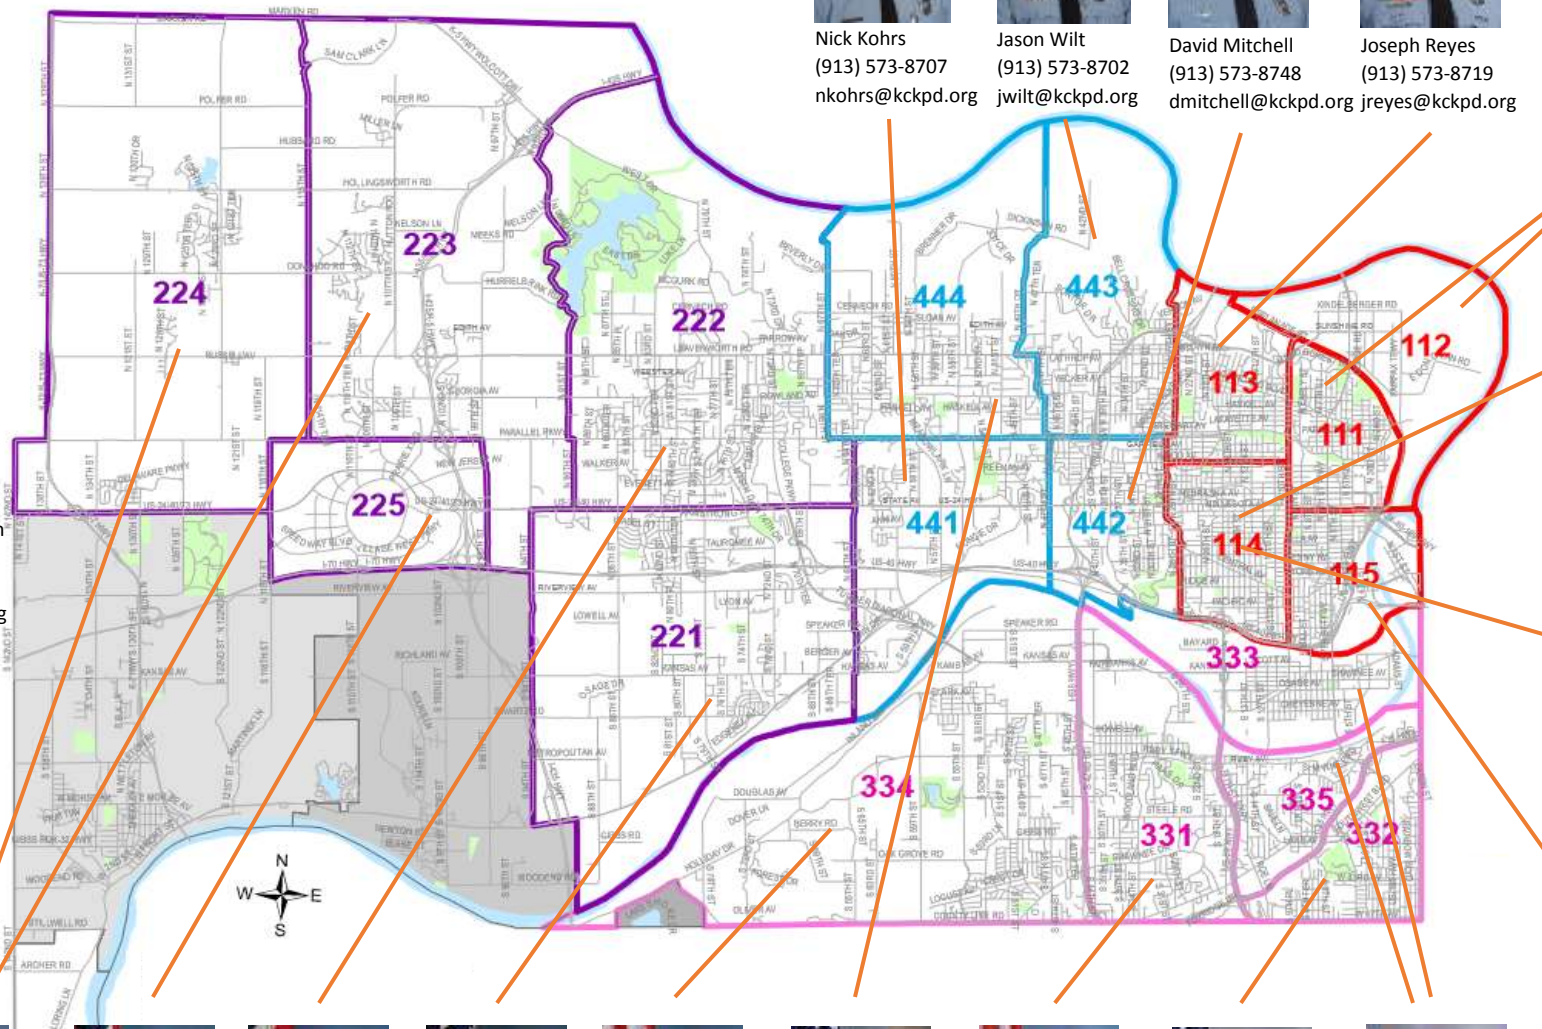

Kansas City, Kansas Police Department

Community Policing Unit District Map

Sgt. Jason Allen
East and South
(913) 573-8725
jallen@kckpd.org

Sgt. Leeann Shelton
Midtown and West
(913) 573-8730
lshelton@kckpd.org