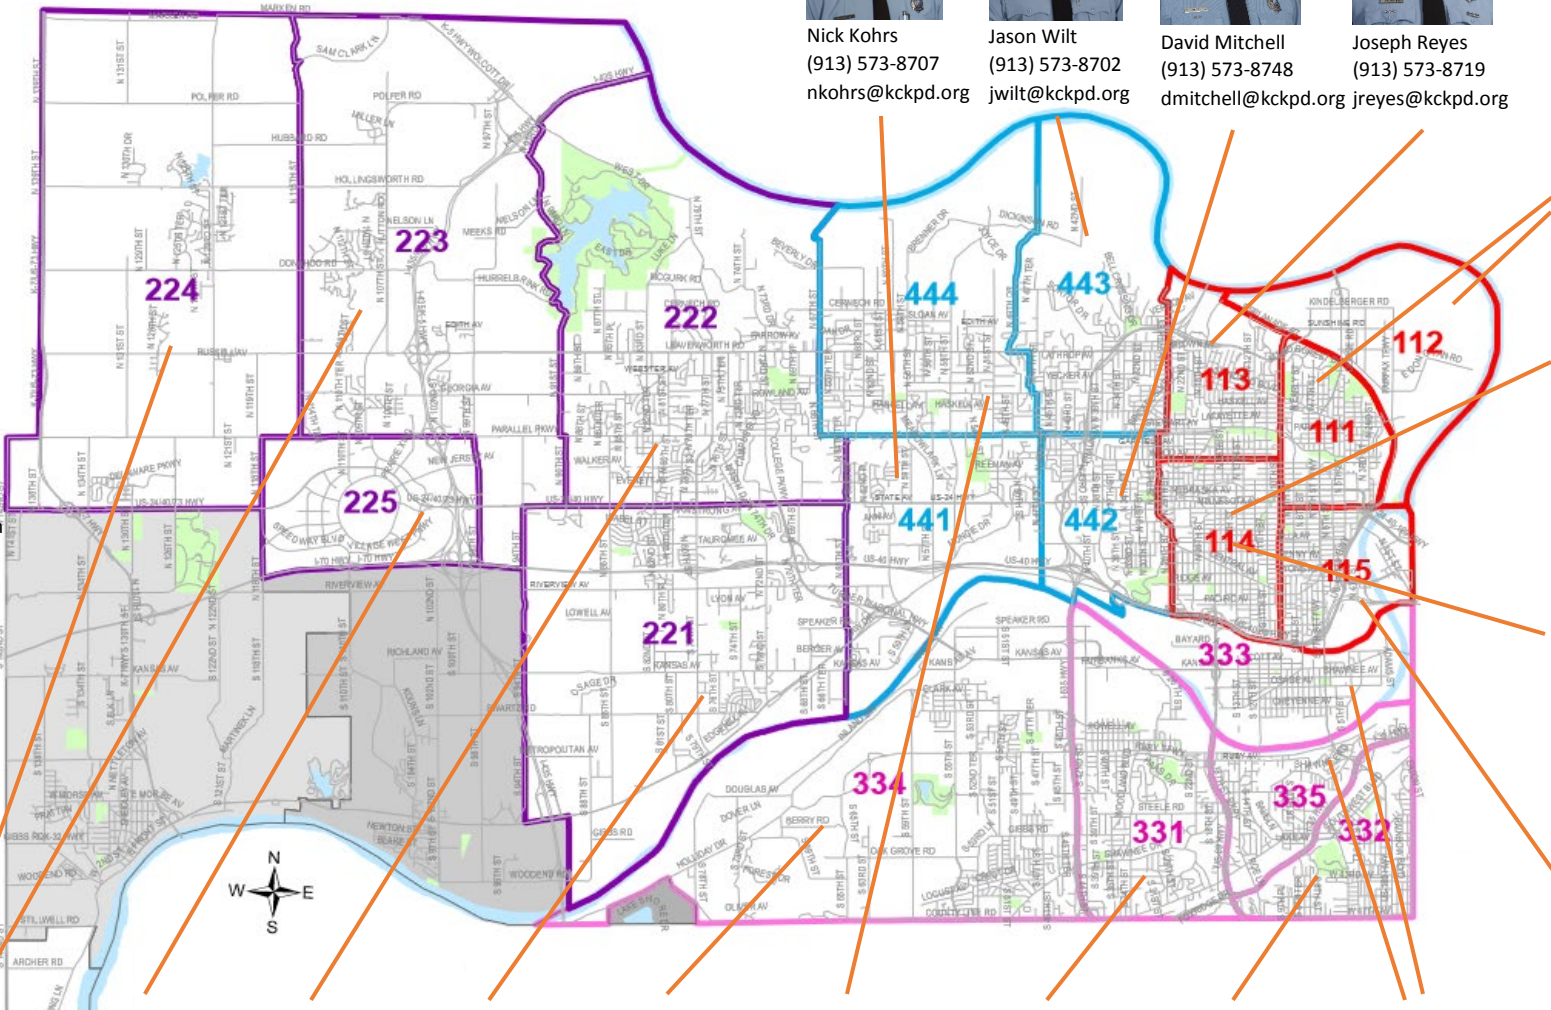

Kansas City, Kansas Police Department

Community Policing Unit District Map

Sgt. Angela Joyce
East and South
(100 and 300 units)
(913) 573-8725
ajoyce@kckpd.org

Sgt. Lee Ann Shelton
Midtown and West
(200 and 400 units)
(913) 573-8730
lshelton@kckpd.org