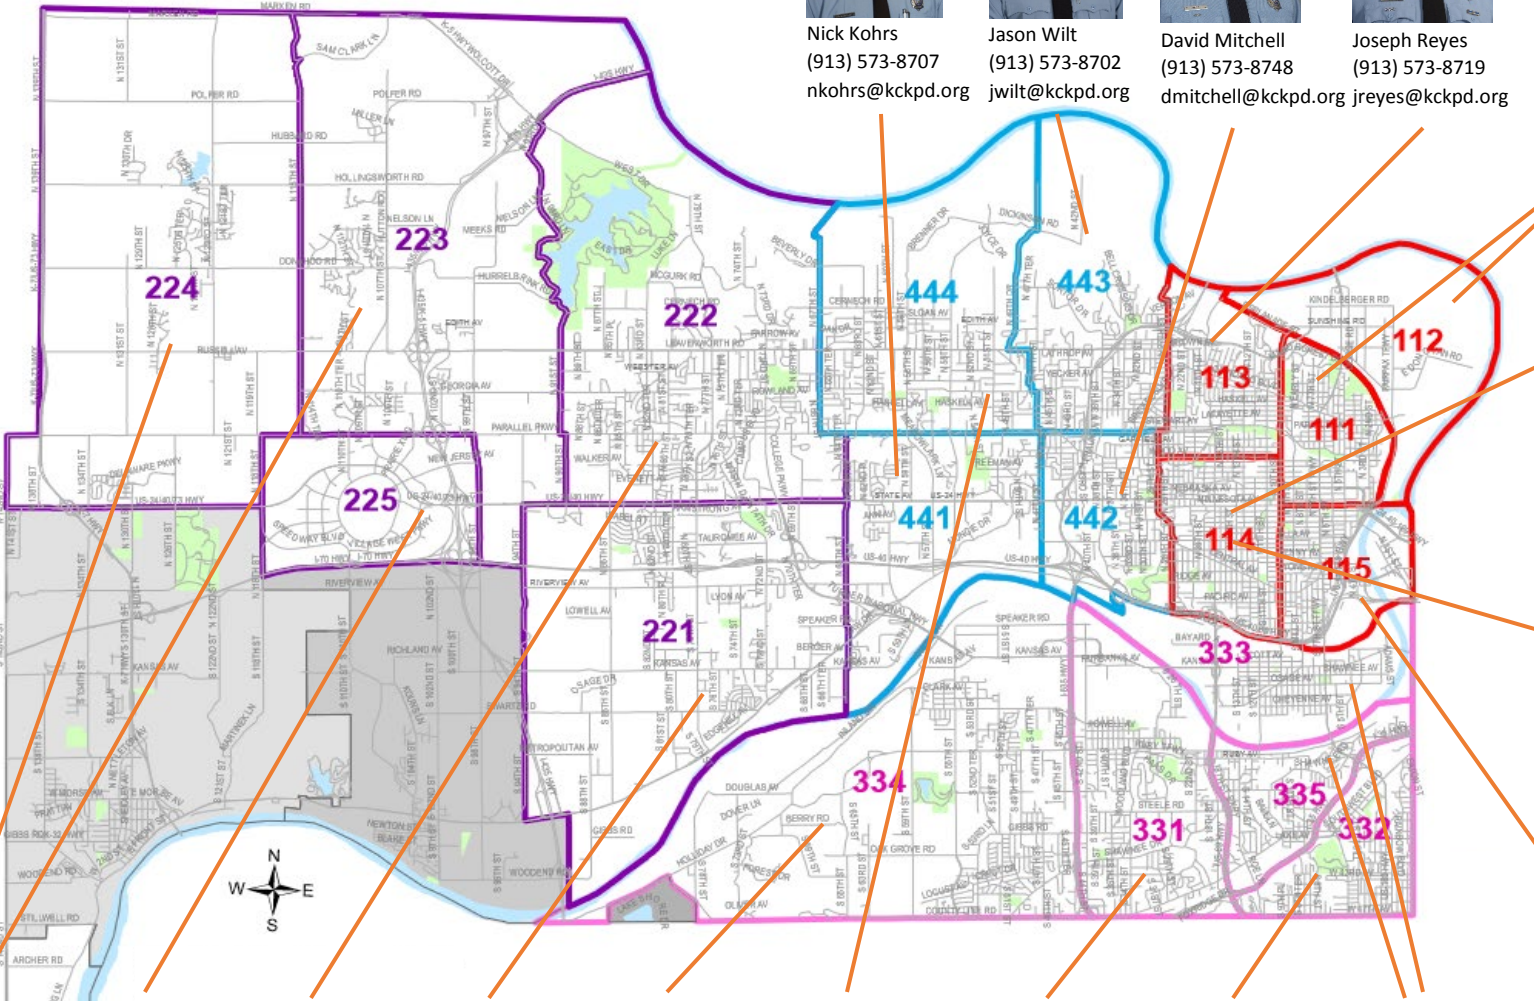

Kansas City, Kansas Police Department

Community Policing Unit District Map

Sgt. Jason Allen
East and South
(100 and 300 units)
(913) 573-8725

Sgt. Leann Shelton
Midtown and West
(200 and 400 units)
(913) 573-8730