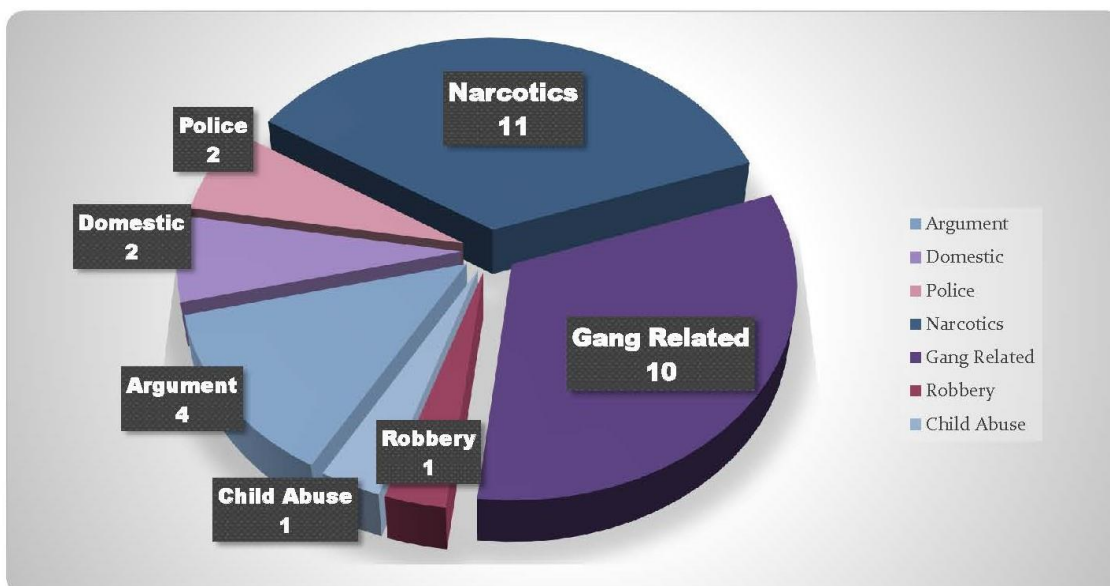

Terry Zeigler
Chief of Police

POLICE DEPARTMENT

OFFICE OF THE CHIEF OF POLICE

Major Michael York
Executive Officer

2015 ANNUAL REPORT

Target Crime Stats

Homicide Stats

2015 KCKPD Homicide Clearance Rate (84%)

2015 National Avg. Homicide Clearance Rate (64%)

Clearance Rate of All 1,966 Cases Assigned in 2015 (55%)

2015 Homicides by Type

2015 Homicide Weapon Type

Defensive Action Stats

Citizen's Survey Results