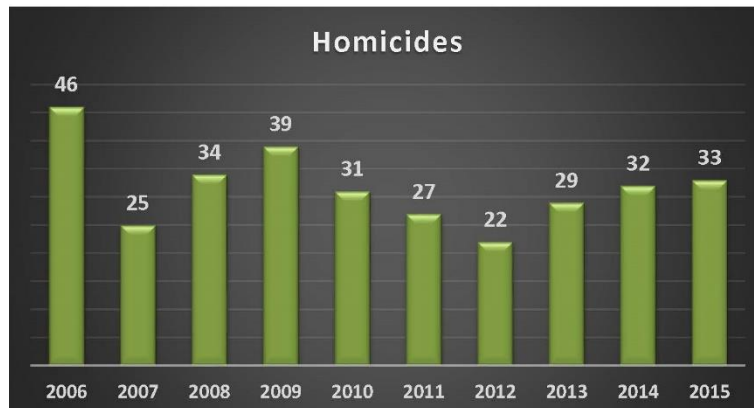

Terry Zeigler
Chief of Police

POLICE DEPARTMENT

OFFICE OF THE CHIEF OF POLICE

Major Michael York
Executive Officer

2015 ANNUAL REPORT

Target Crime Stats

Homicide Stats

2015 KCKPD Homicide Clearance Rate (84%)

2015 National Avg. Homicide Clearance Rate (64%)

Clearance Rate of All 1,966 Cases Assigned in 2015 (55%)

2015 Homicides by Type

2015 Homicide Weapon Type

Defensive Action Stats

Citizen's Survey Results