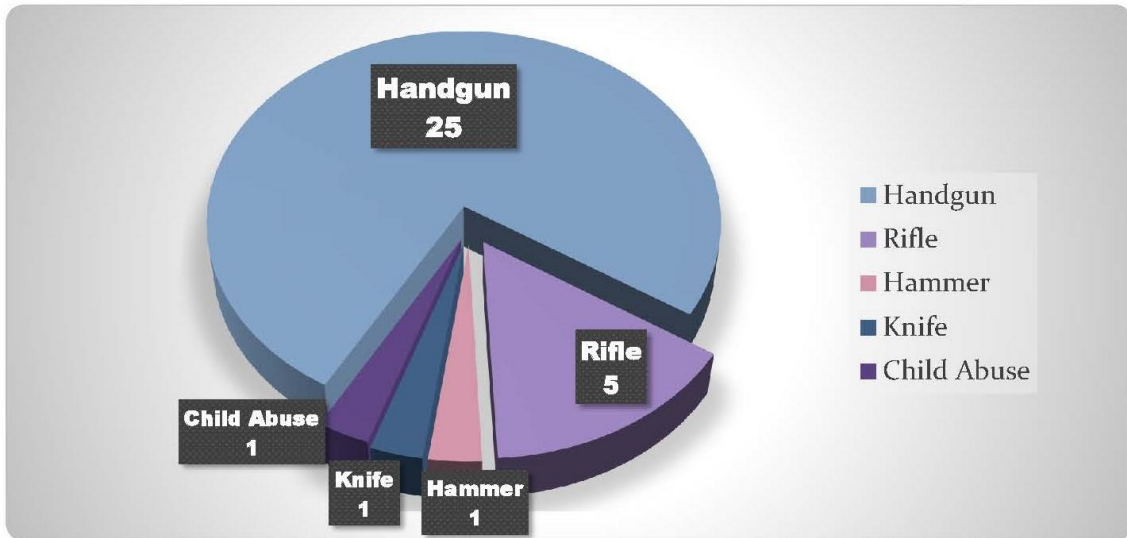

Terry Zeigler
Chief of Police

POLICE DEPARTMENT

OFFICE OF THE CHIEF OF POLICE

Major Michael York
Executive Officer

2015 ANNUAL REPORT

Target Crime Stats

Homicide Stats

2015 KCKPD Homicide Clearance Rate (84%)

2015 National Avg. Homicide Clearance Rate (64%)

Clearance Rate of All 1,966 Cases Assigned in 2015 (55%)

2015 Homicides by Type

2015 Homicide Weapon Type

Defensive Action Stats

Citizen's Survey Results