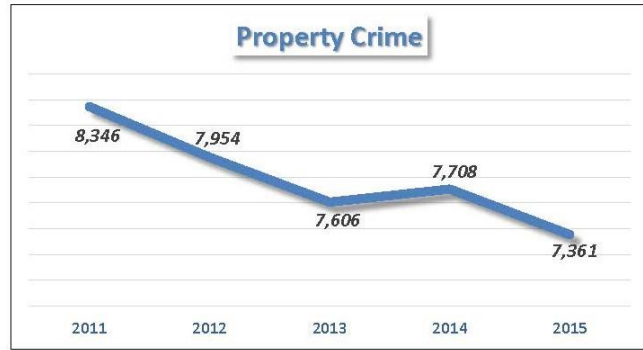

Terry Zeigler
Chief of Police

POLICE DEPARTMENT

OFFICE OF THE CHIEF OF POLICE

Major Michael York
Executive Officer

2015 ANNUAL REPORT

Target Crime Stats

Homicide Stats

2015 KCKPD Homicide Clearance Rate (84%)