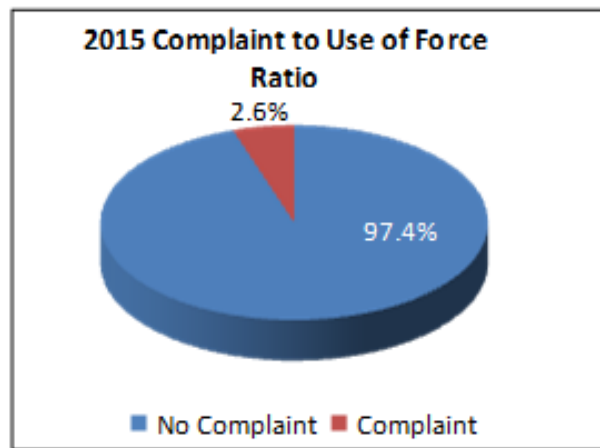

2015 National Avg. Homicide Clearance Rate (64%)

Clearance Rate of All 1,966 Cases Assigned in 2015 (55%)

2015 Homicides by Type

2015 Homicide Weapon Type

Defensive Action Stats

Citizen's Survey Results