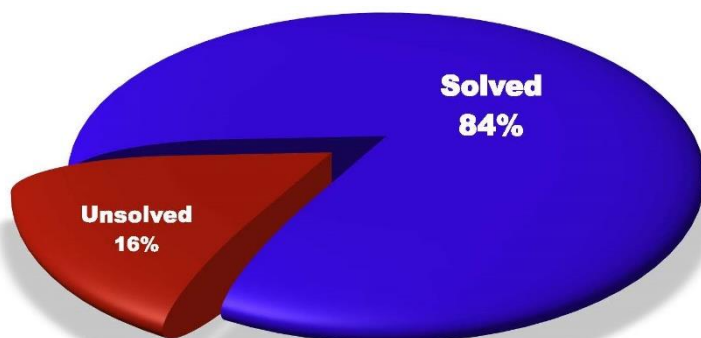

Clearance Rate of All 1,966 Cases Assigned in 2015 (55%)