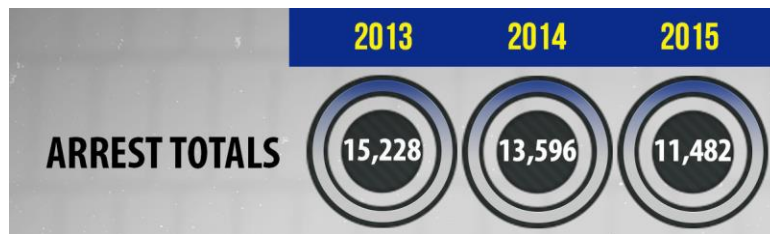

Defensive Action Stats