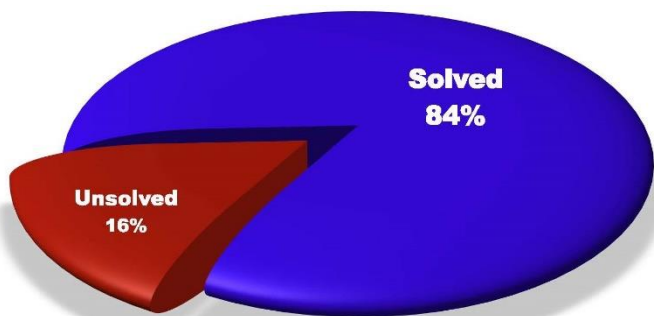

Terry Zeigler
Chief of Police

POLICE DEPARTMENT

OFFICE OF THE CHIEF OF POLICE

Major Michael York
Executive Officer

2015 ANNUAL REPORT

Target Crime Stats

Homicide Stats

2015 KCKPD Homicide Clearance Rate (84%)