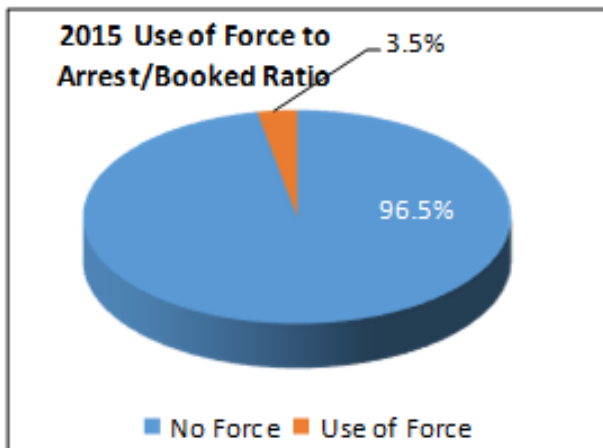

2015 National Avg. Homicide Clearance Rate (64%)

Clearance Rate of All 1,966 Cases Assigned in 2015 (55%)

2015 Homicides by Type

2015 Homicide Weapon Type

Defensive Action Stats

Citizen's Survey Results