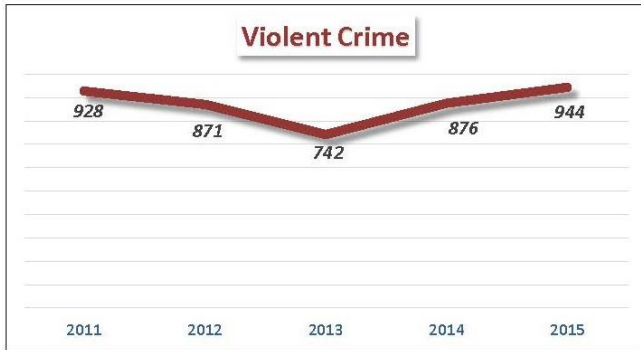

Terry Zeigler
Chief of Police

POLICE DEPARTMENT

OFFICE OF THE CHIEF OF POLICE

Major Michael York
Executive Officer

2015 ANNUAL REPORT

Target Crime Stats

Homicide Stats

2015 KCKPD Homicide Clearance Rate (84%)

2015 National Avg. Homicide Clearance Rate (64%)

Clearance Rate of All 1,966 Cases Assigned in 2015 (55%)

2015 Homicides by Type

2015 Homicide Weapon Type

Defensive Action Stats

Citizen's Survey Results