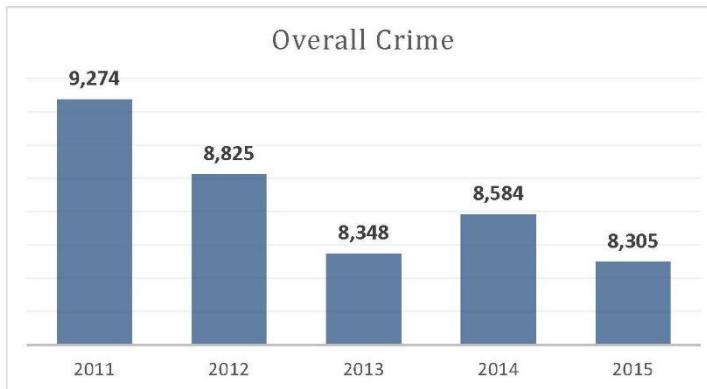

Terry Zeigler
Chief of Police

POLICE DEPARTMENT

OFFICE OF THE CHIEF OF POLICE

Major Michael York
Executive Officer

2015 ANNUAL REPORT

Target Crime Stats

Homicide Stats

2015 KCKPD Homicide Clearance Rate (84%)

2015 National Avg. Homicide Clearance Rate (64%)

Clearance Rate of All 1,966 Cases Assigned in 2015 (55%)

2015 Homicides by Type

2015 Homicide Weapon Type

Defensive Action Stats

Citizen's Survey Results