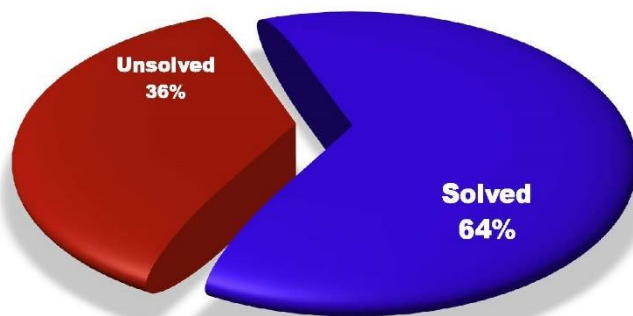

2015 National Avg. Homicide Clearance Rate (64%)